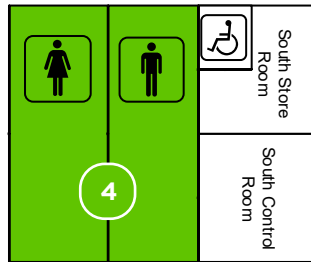

SIR GRAEME DOUGLAS INTERNATIONAL

PODS OCCUPATION MAP

ROADSIDE

2 x Change Rooms
Referee's Room
(undemeath)

**Indicative. To be used as a guide only*

PODS:

- 1 Track Athletes
- 2 Field Athletes
- 3 4 Friend, Partner or Family Member
- 5 VIP Hospitality
- 6 Officials / Volunteers / Athletics NZ Staff / Livestream operators
- 7 Athletics NZ Coaches
- 8 Event Suppliers and Media

Sample Floor plan
The Trusts Arena Grandstand