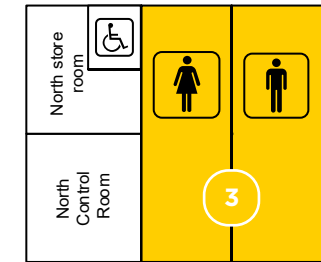

SIR GRAEME DOUGLAS INTERNATIONAL

PODS OCCUPATION MAP

ROADSIDE

2 x Change Rooms
Referee's Room
(undemeath)

**Indicative. To be used as a guide only*

PODS:

- 1 Track Athletes
- 2 Field Athletes
- 3 4 Friend, Partner or Family Member
- 5 VIP Hospitality
- 6 Officials / Volunteers / Athletics NZ Staff / Livestream operators
- 7 Athletics NZ Coaches
- 8 Event Suppliers and Media

Sample Floor plan
The Trusts Arena Grandstand