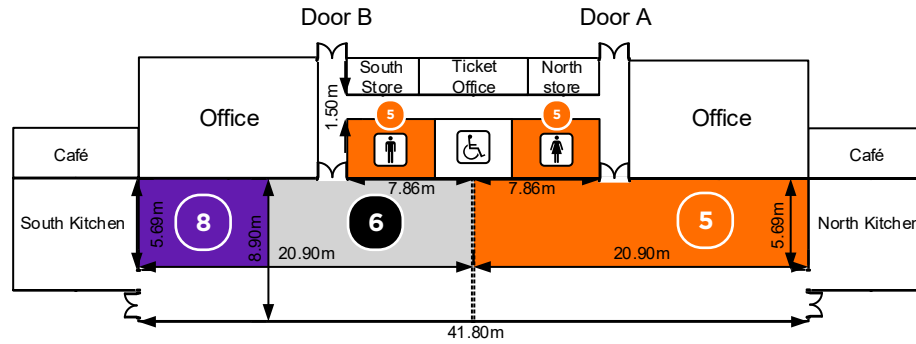

SIR GRAEME DOUGLAS INTERNATIONAL

PODS OCCUPATION MAP

ROADSIDE

2 x Change Rooms
Referee's Room
(undemeath)

**Indicative. To be used as a guide only*

PODS:

- 1 Track Athletes
- 2 Field Athletes
- 3 4 Friend, Partner or Family Member
- 5 VIP Hospitality
- 6 Officials / Volunteers / Athletics NZ Staff / Livestream operators
- 7 Athletics NZ Coaches
- 8 Event Suppliers and Media

Sample Floor plan
The Trusts Arena Grandstand