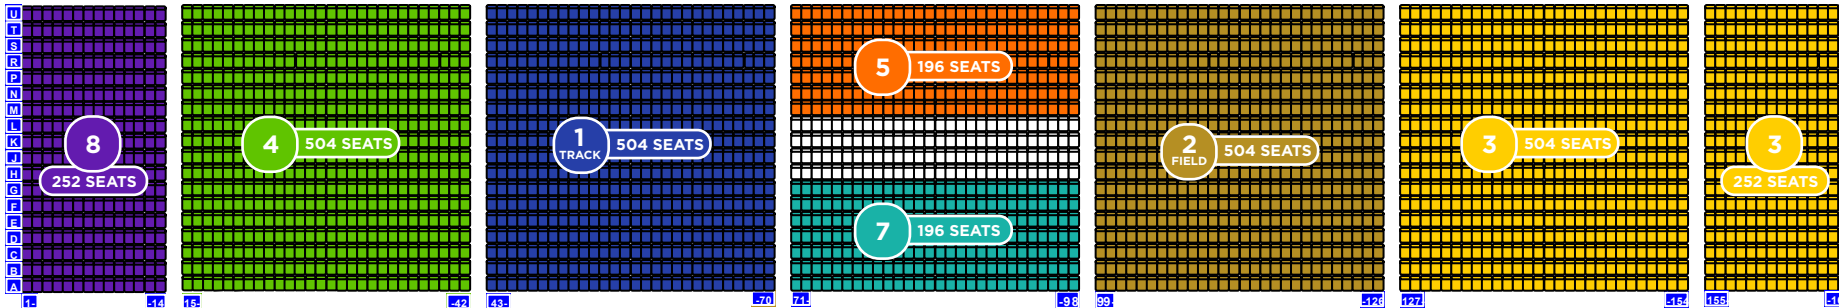

SIR GRAEME DOUGLAS INTERNATIONAL

PODS OCCUPATION MAP

ROADSIDE

2 x Change Rooms
Referee's Room
(undemeath)

**Indicative. To be used as a guide only*

PODS:

- 1 Track Athletes
- 2 Field Athletes
- 3 4 Friend, Partner or Family Member
- 5 VIP Hospitality
- 6 Officials / Volunteers / Athletics NZ Staff / Livestream operators
- 7 Athletics NZ Coaches
- 8 Event Suppliers and Media

Sample Floor plan
The Trusts Arena Grandstand